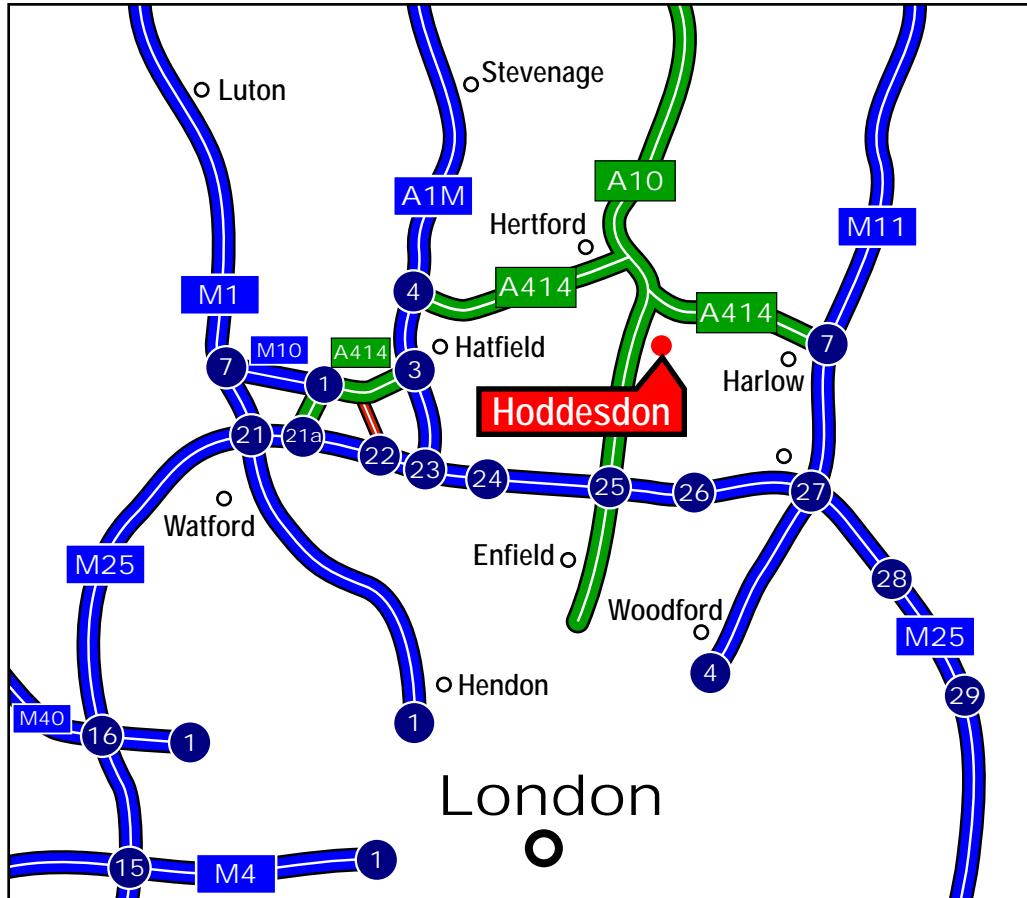

Directions:- Allendale Electronics Limited 43 Hoddesdon Industrial Centre, Pindar Road, Hoddesdon, Hertfordshire EN11 0FF.

Travelling By Car

Follow the A1170 from either Ware Road or A10 - Dinant Link Road until you reach the Hoddesdon Tower Centre roundabout (see map). From the roundabout go onto the Dinant Link Road past the traffic lights and join the left carriageway. Turn Left at the roundabout into Essex road, pass Jewsons on the left and then take your first left into Pindar Road. Follow Pindar Road until the road starts to curve. Before Normandy Way bridge, turn left at the Hoddesdon Industrial Centre Sign.

Note. GPS units will take you over Normandy Way Bridge!

Travelling By Train

Nearest Station is Rye House Station on the National Express East Anglia Line.
Direct Line Service from London Liverpool Street.
If travelling from Stansted Airport or Cambridge, change lines at Broxbourne Station.

Approx 5 Minute walk From Rye House Station.
Turn right from the station, then right into Fishermans Way.
At the end of Fishermans way turn right into Normandy Way.
At the end of Normandy way turn right into Pindar Road then right into Hoddesdon Industrial Centre.