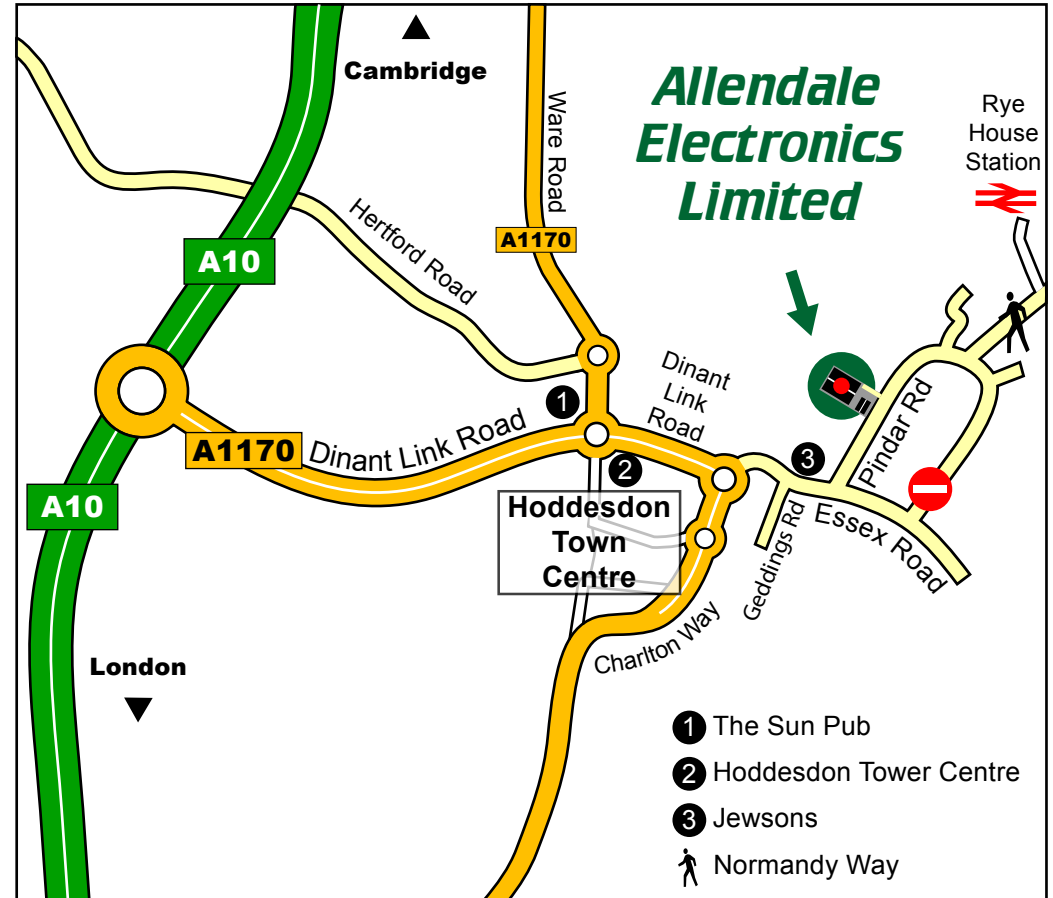

Directions:- Allendale Electronics Limited, Pindar Road, Hoddesdon, Hertfordshire EN11 0BZ.

Travelling By Car

Follow the A1170 from either Ware Road or A10 - Dinant Link Road until you reach the Hoddesdon Tower Centre roundabout (see map). From the roundabout go onto the Dinant Link Road past the traffic lights and join the left carriageway. Turn left at the roundabout into Essex Road, pass Jewsons on the left and then take your first left into Pindar Road. We are located behind A & A Merctech and access is via a shared entrance. Look out for the Allendale Group sign.

Note. GPS units may not pin point our exact location, but should direct you as far as Pindar Road.

Travelling By Train

Nearest Station is Rye House Station on the National Express East Anglia Line.
Direct Line Service from London Liverpool Street.
If travelling from Stansted Airport or Cambridge, change lines at Broxbourne Station.

Walking from Rye House Station.

Turn right from the station, then right into Fishermans Way. At the end of Fishermans Way turn right into Normandy Way and over the bridge. At the end of Normandy Way turn right into Pindar Road then continue until you reach A&A Merctech. We are located behind A&A Merctech and access is via a shared entrance. Look out for the Allendale Group sign.