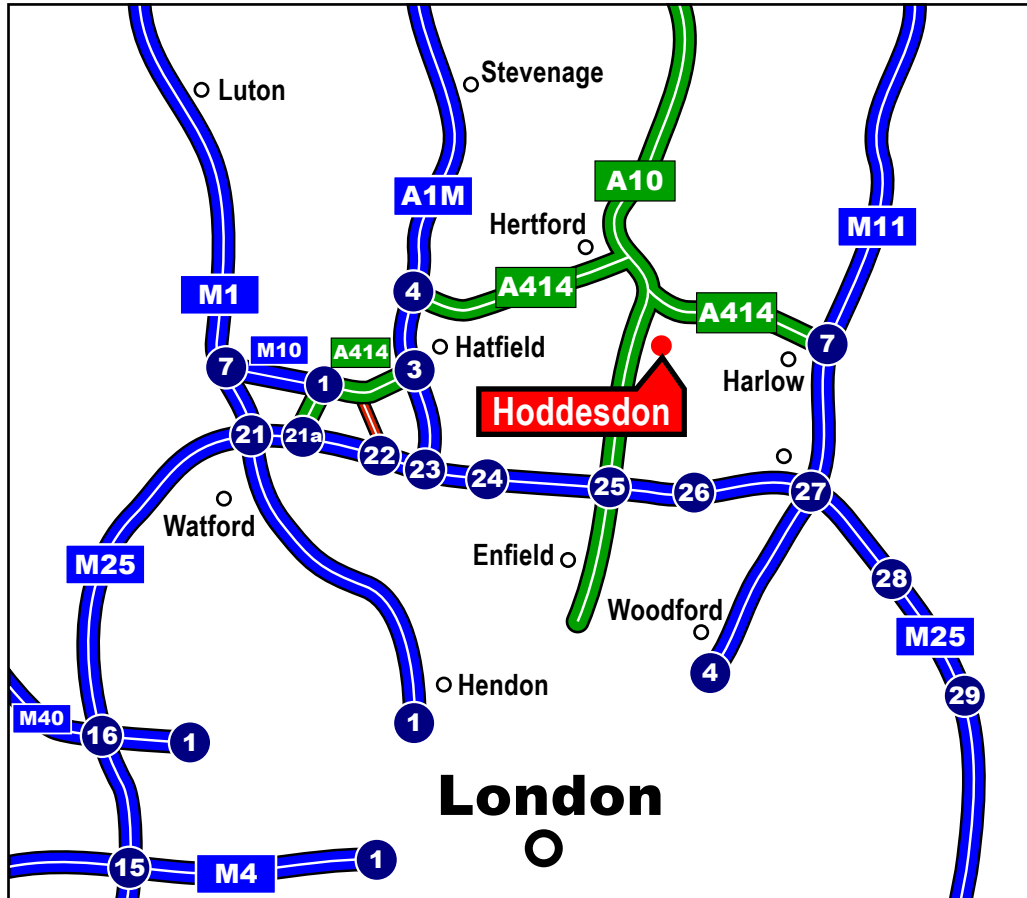

Directions:- Allendale Electronics Limited, Pindar Road, Hoddesdon, Hertfordshire EN11 0BZ.

Travelling By Car

Follow the A1170 from either Ware Road or A10 - Dinant Link Road until you reach the Hoddesdon Tower Centre roundabout (see map). From the roundabout go onto the Dinant Link Road past the traffic lights and join the left carriageway. Turn left at the roundabout into Essex Road, pass Jewsons on the left and then take your first left into Pindar Road. We are located behind A & A Merctech and access is via a shared entrance. Look out for the Allendale Group sign.

Note. GPS units may not pin point our exact location, but should direct you as far as Pindar Road.

Travelling By Train

Nearest Station is Rye House Station on the National Express East Anglia Line.
Direct Line Service from London Liverpool Street.
If travelling from Stansted Airport or Cambridge, change lines at Broxbourne Station.

Walking from Rye House Station.

Turn right from the station, then right into Fishermans Way. At the end of Fishermans Way turn right into Normandy Way and over the bridge. At the end of Normandy Way turn right into Pindar Road then continue until you reach A&A Merctech. We are located behind A&A Merctech and access is via a shared entrance. Look out for the Allendale Group sign.