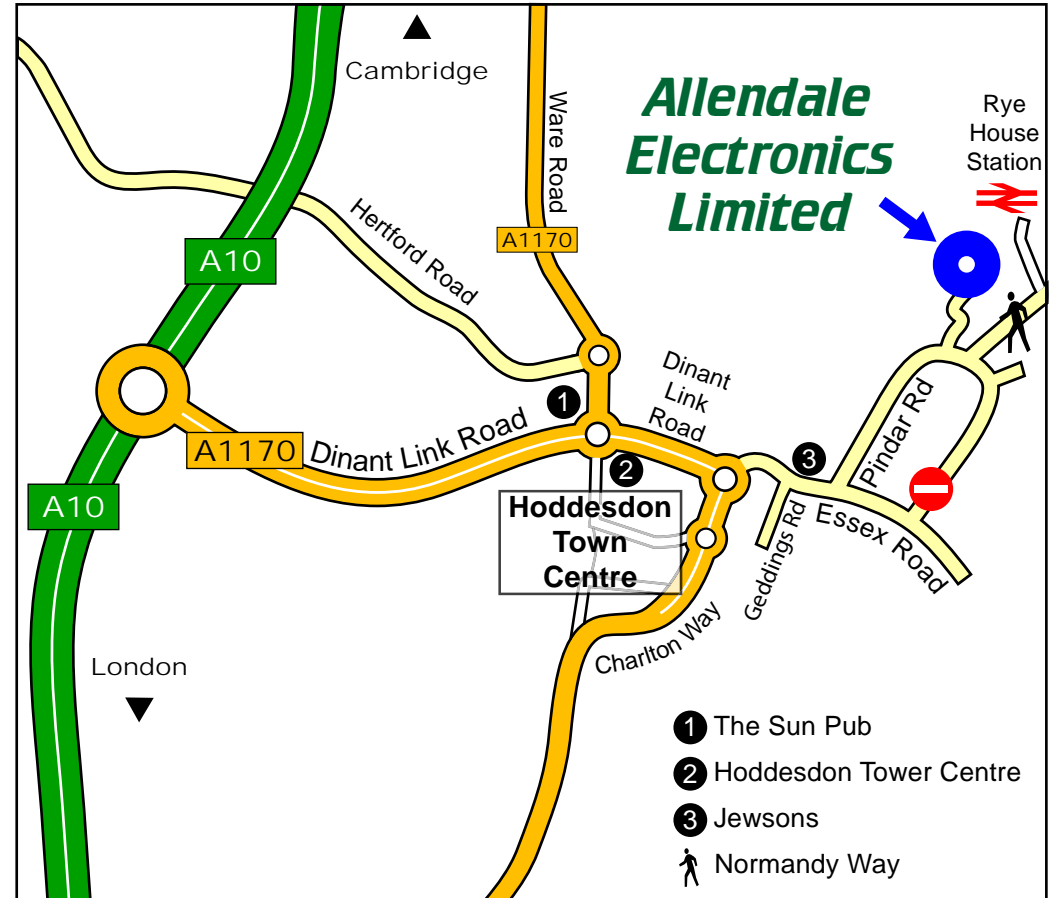

Directions:- Allendale Electronics Limited 43 Hoddesdon Industrial Centre, Pindar Road, Hoddesdon, Hertfordshire EN11 0FF.

Travelling By Car

Follow the A1170 from either Ware Road or A10 - Dinant Link Road until you reach the Hoddesdon Tower Centre roundabout (see map). From the roundabout go onto the Dinant Link Road past the traffic lights and join the left carriageway. Turn Left at the roundabout into Essex road, pass Jewsons on the left and then take your first left into Pindar Road. Follow Pindar Road until the road starts to curve. Before Normandy Way bridge, turn left at the Hoddesdon Industrial Centre Sign.

Note. GPS units will take you over Normandy Way Bridge!

Travelling By Train

Nearest Station is Rye House Station on the National Express East Anglia Line.
Direct Line Service from London Liverpool Street.
If travelling from Stansted Airport or Cambridge, change lines at Broxbourne Station.

Approx 5 Minute walk From Rye House Station.
Turn right from the station, then right into Fishermans Way.
At the end of Fishermans way turn right into Normandy Way.
At the end of Normandy way turn right into Pindar Road then right into Hoddesdon Industrial Centre.

Directions:- Allendale Electronics Limited 43 Hoddesdon Industrial Centre, Pindar Road, Hoddesdon, Hertfordshire EN11 0FF.

Saturday Sales Counter Access

There is an automatic security gate which is closed on the weekend. Please use the key pad to call for entry.